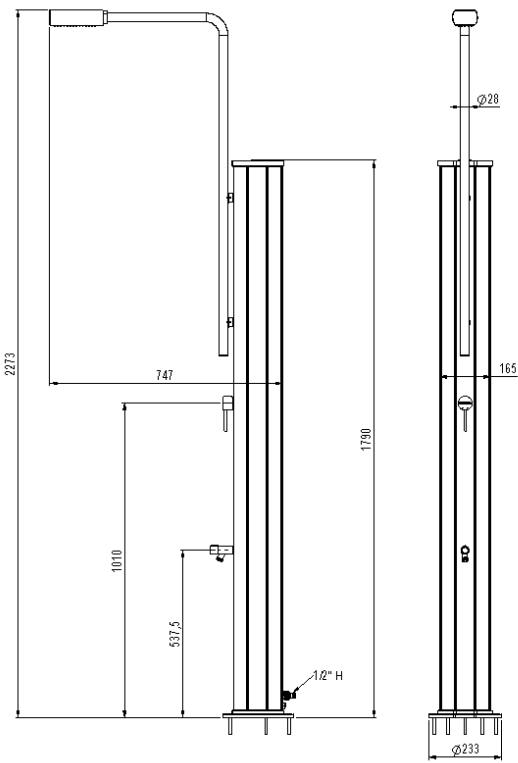

Code

74058

Technical characteristics

30L hot water tank
Aluminium structure
Anti-lime shower head
Hot - cold water mixer tap
Draining system for winter
Optional hose connection
Foot wash tap
Easy installation through fast water connection

DUCHA RAINBOW SOLAR RAINBOW SOLAR SHOWER

LOGÍSTICA | LOGISTICS ↓

EMBALAJE | PACKAGING ↑

PALETIZADO | PALLETIZED ↓

EMBALAJE Y PALETIZADO | Packaging and palletizing

Caja (cm):	185 x 48 x 28
Box (cm):	
Unidades / Caja:	1
Units / Box:	
Palet (cm):	100 x 120 x 200
Pallet (cm):	
Unidades / Palet:	8
Units / Pallet:	