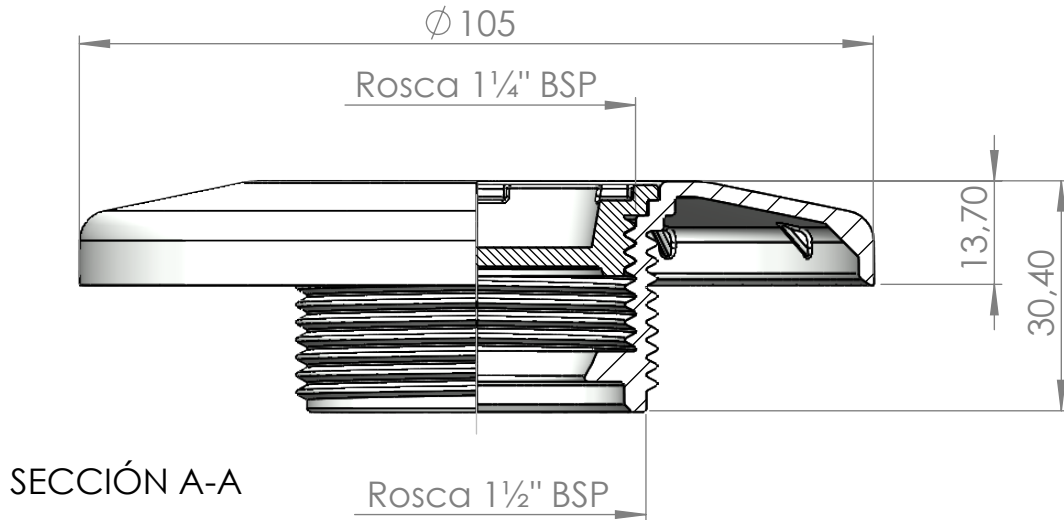

CODIGO / CODE: 72672
DESCRIPCION: BQ. ASPIRACION 1½" BSP INTERC PLAST.-INOX.
DESCRIPTION: INTERCHANGEABLE PLASTIC-SS. SUCTION INLET

Nota: Unidades en mm
Note: Units in mm