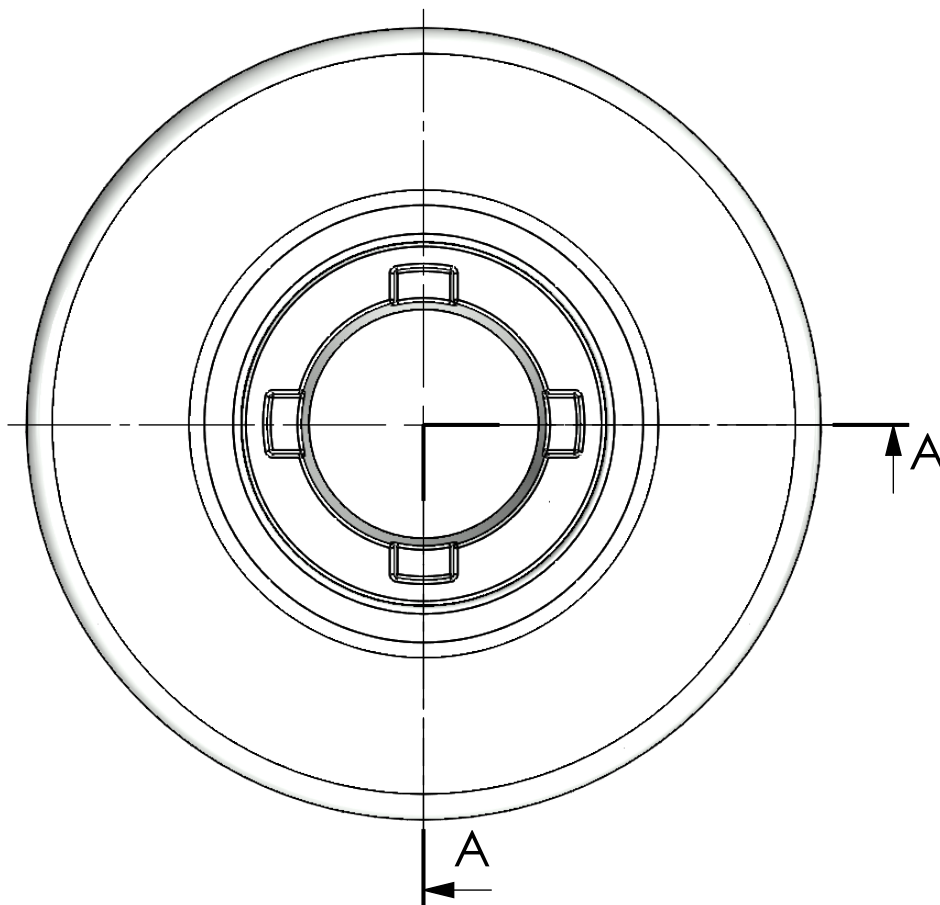

CODIGO / CODE: 72672
DESCRIPCION: BQ. ASPIRACION 1½" BSP INTERC PLAST.-INOX.
DESCRIPTION: INTERCHANGEABLE PLASTIC-SS. SUCTION INLET

Nota: Unidades en mm
Note: Units in mm