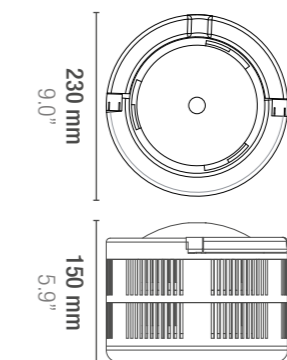

FOCUS ON

- SUBMERGED
- KOI FRIENDLY
- SILENT
- HOSE FITTINGS INCLUDED
- JETS & FLOW ADJUSTER INCLUDED
- FOAM INCLUDED

EcoPond
 240 x 240 x h 260 mm
 9.4 x 9.4 x h 10.2"

EcoPond 1-2

EcoPond 3

EcoPond 4

APPLICATIONS APLICACIONES