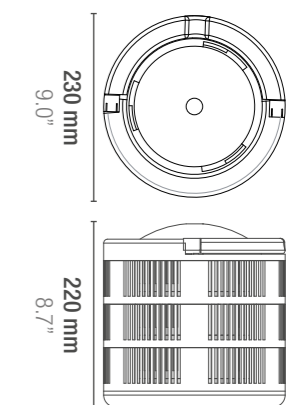

FOCUS ON

- SUBMERGED
- KOI FRIENDLY
- SILENT
- HOSE FITTINGS INCLUDED
- JETS & FLOW ADJUSTER INCLUDED
- FOAM INCLUDED

EcoPond
 240 x 240 x h 260 mm
 9.4 x 9.4 x h 10.2"

EcoPond 1-2

EcoPond 3

EcoPond 4

APPLICATIONS APLICACIONES